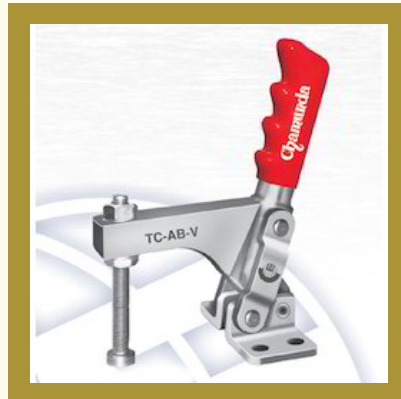

STRAIGHT LINE ACTION CLAMPS

Grip Plier

Push Pull Clamps

Push Pull Toggle Clamp

Heavy Duty Push Pull Toggle Clamp

PULL ACTION CLAMP

Horizontal Handle Clamp

Pull Action Clamps-PA-PS

Flange Mounting Pull Action

Pull Action U Bar Arm

HOLD DOWN ACTION CLAMPS

Horizontal Handle Toggle Clamp

Vertical Handle Heavy Duty Clamp

Vertical Handle Heavy Duty Clamps

Vertical Handle Toggle Clamp

COMPACT CLAMPS

J Type Compact Clamps

Clamps

Compact Toe Clamps

AIR OPERATED CLAMP

Air Operated Straight Line Toggle Clamp

Vertical Toggle Clamp

Right Angle Hold Down Clamps

PUSH PULL Clamp

CLAMPING ACCESSORIES

Toggle Clamp Accessories

Strap Clamp

U Type Hook Bolts

Universal Strap Clamp

TC-FH SERIES ILLUSTRATED

Product Range

Flange Base Toggle Clamp