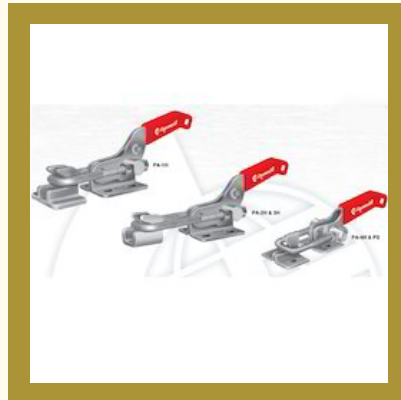

STRAIGHT LINE ACTION CLAMPS

Grip Plier

Push Pull Clamps

Push Pull Toggle Clamp

Heavy Duty Push Pull Toggle Clamp

PULL ACTION CLAMP

Horizontal Handle Clamp

Pull Action Clamps-PA-PS

Flange Mounting Pull Action

Pull Action U Bar Arm

HOLD DOWN ACTION CLAMPS

Horizontal Handle Toggle Clamp

Vertical Handle Heavy Duty Clamp

Vertical Handle Heavy Duty Clamps

Vertical Handle Toggle Clamp

COMPACT CLAMPS

J Type Compact Clamps

Clamps

Compact Toe Clamps

AIR OPERATED CLAMP

Air Operated Straight Line Toggle Clamp

Vertical Toggle Clamp

Right Angle Hold Down Clamps

PUSH PULL Clamp