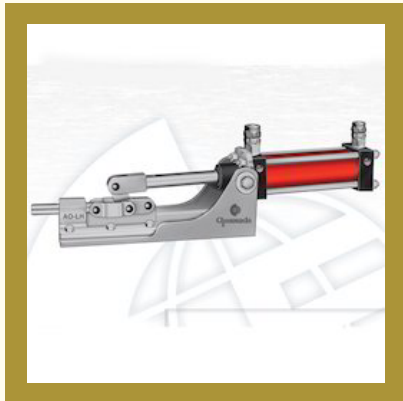

Flange Mounting Pull Action

Pull Action U Bar Arm

HOLD DOWN ACTION CLAMPS

Horizontal Handle Toggle Clamp

Vertical Handle Heavy Duty Clamp

Vertical Handle Heavy Duty Clamps

Vertical Handle Toggle Clamp

COMPACT CLAMPS

J Type Compact Clamps

Clamps

Compact Toe Clamps

AIR OPERATED CLAMP

Air Operated Straight Line Toggle Clamp

Vertical Toggle Clamp

Right Angle Hold Down Clamps

PUSH PULL Clamp

CLAMPING ACCESSORIES

Toggle Clamp Accessories

Strap Clamp

U Type Hook Bolts

Universal Strap Clamp

TC-FH SERIES ILLUSTRATED

Product Range

Flange Base Toggle Clamp

Block Base Toggle Clamps

TC-PS Series Horizontal
Straight Base Toggle Clamp

TC-PS Series Horizontal
Toggle Clamps

VERTICAL HANDLE HEAVY DUTY TOGGLE CLAMP

Product Range

Vertical Handle Toggle Clamp

Flange Base Toggle Clamp